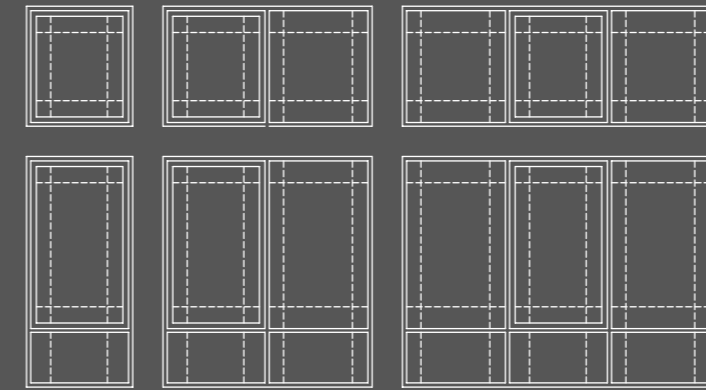

The Stegbar timber windows and doors charts show the standard window and door configurations, however there are many more combinations we can supply. Speak to your Stegbar Sales Consultant for more options and further advice when planning your windows and doors.

BI-FOLD DOORS

SLIDING & STACKING PATIO DOORS

HINGED DOORS

GLAZING BARS

Glazing bars add a traditional look to your homes, offered in a range of different colonial and federation configurations.

COLONIAL BARS