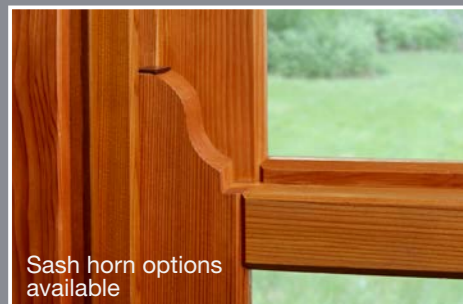

The Stegbar Tilt Double Hung offers the unique addition of tilting sashes for easy cleaning from the inside of a home.

- Easy cleaning and painting
- Sashes sealed at head and sill
- Designed for smooth operation