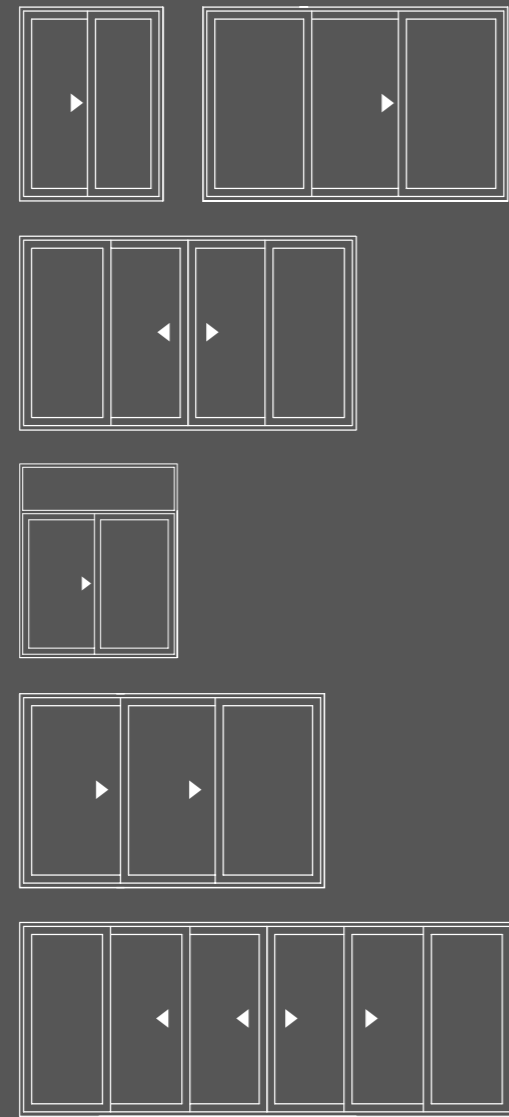

SLIDING & STACKING PATIO DOORS